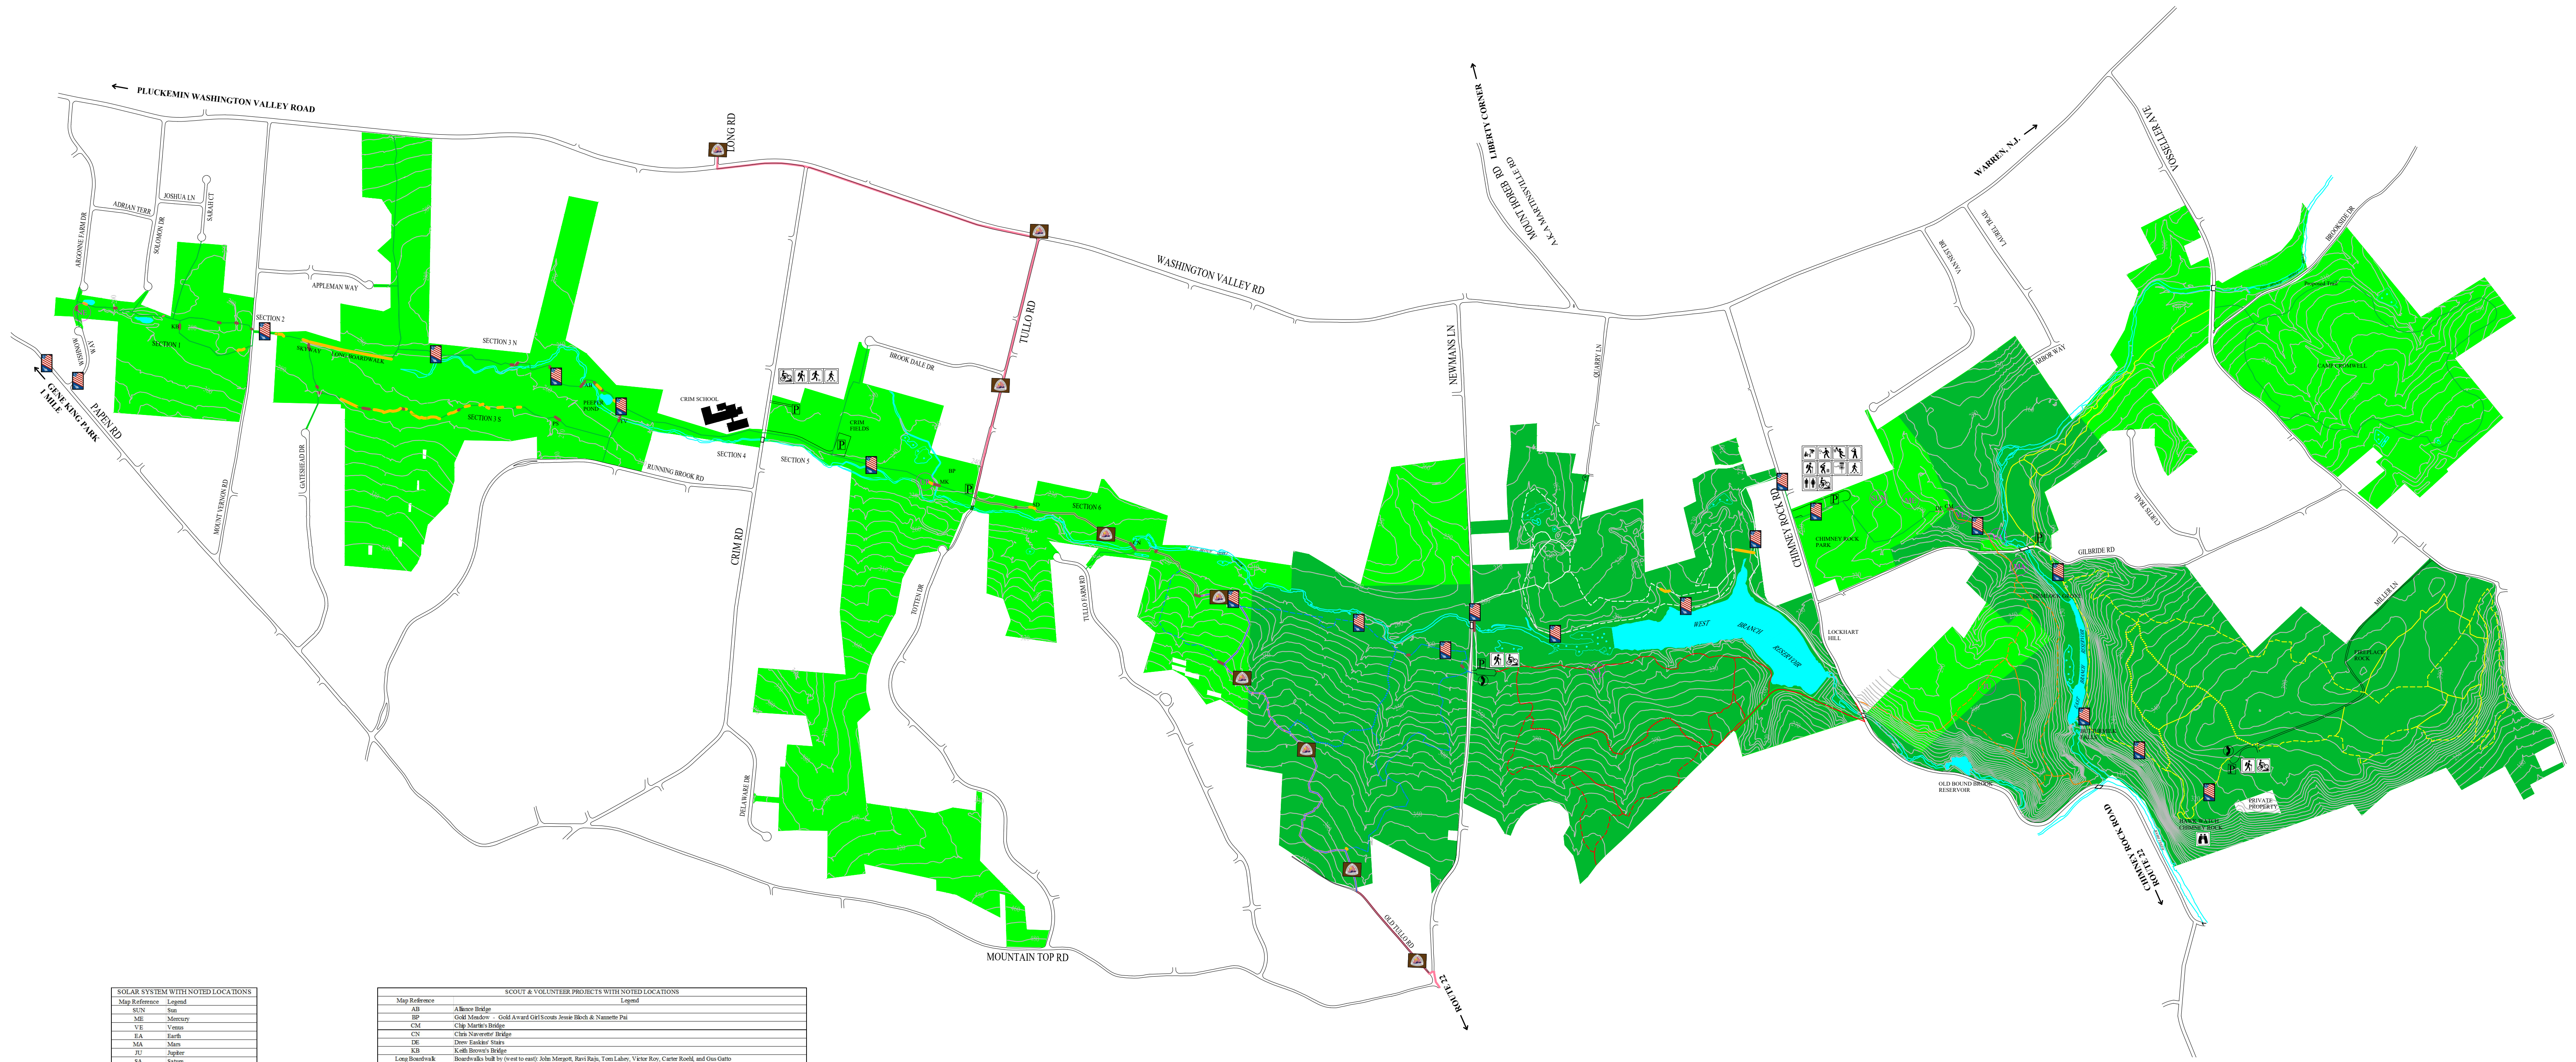

MIDDLE BROOK TRAIL MAP